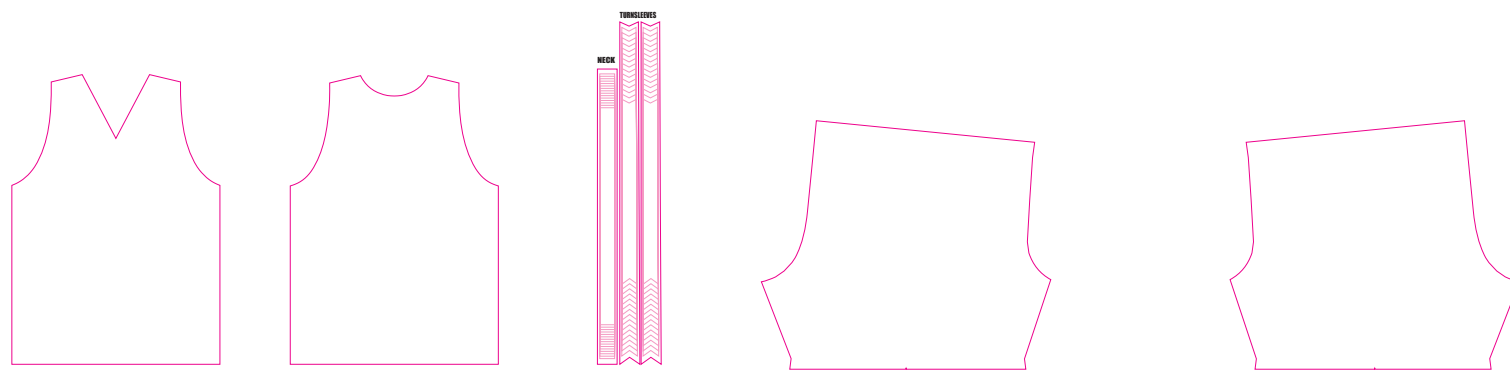

BASKET

DECATHLON CLUB

SCALE 1:10

M

UOMO

M

DONNA