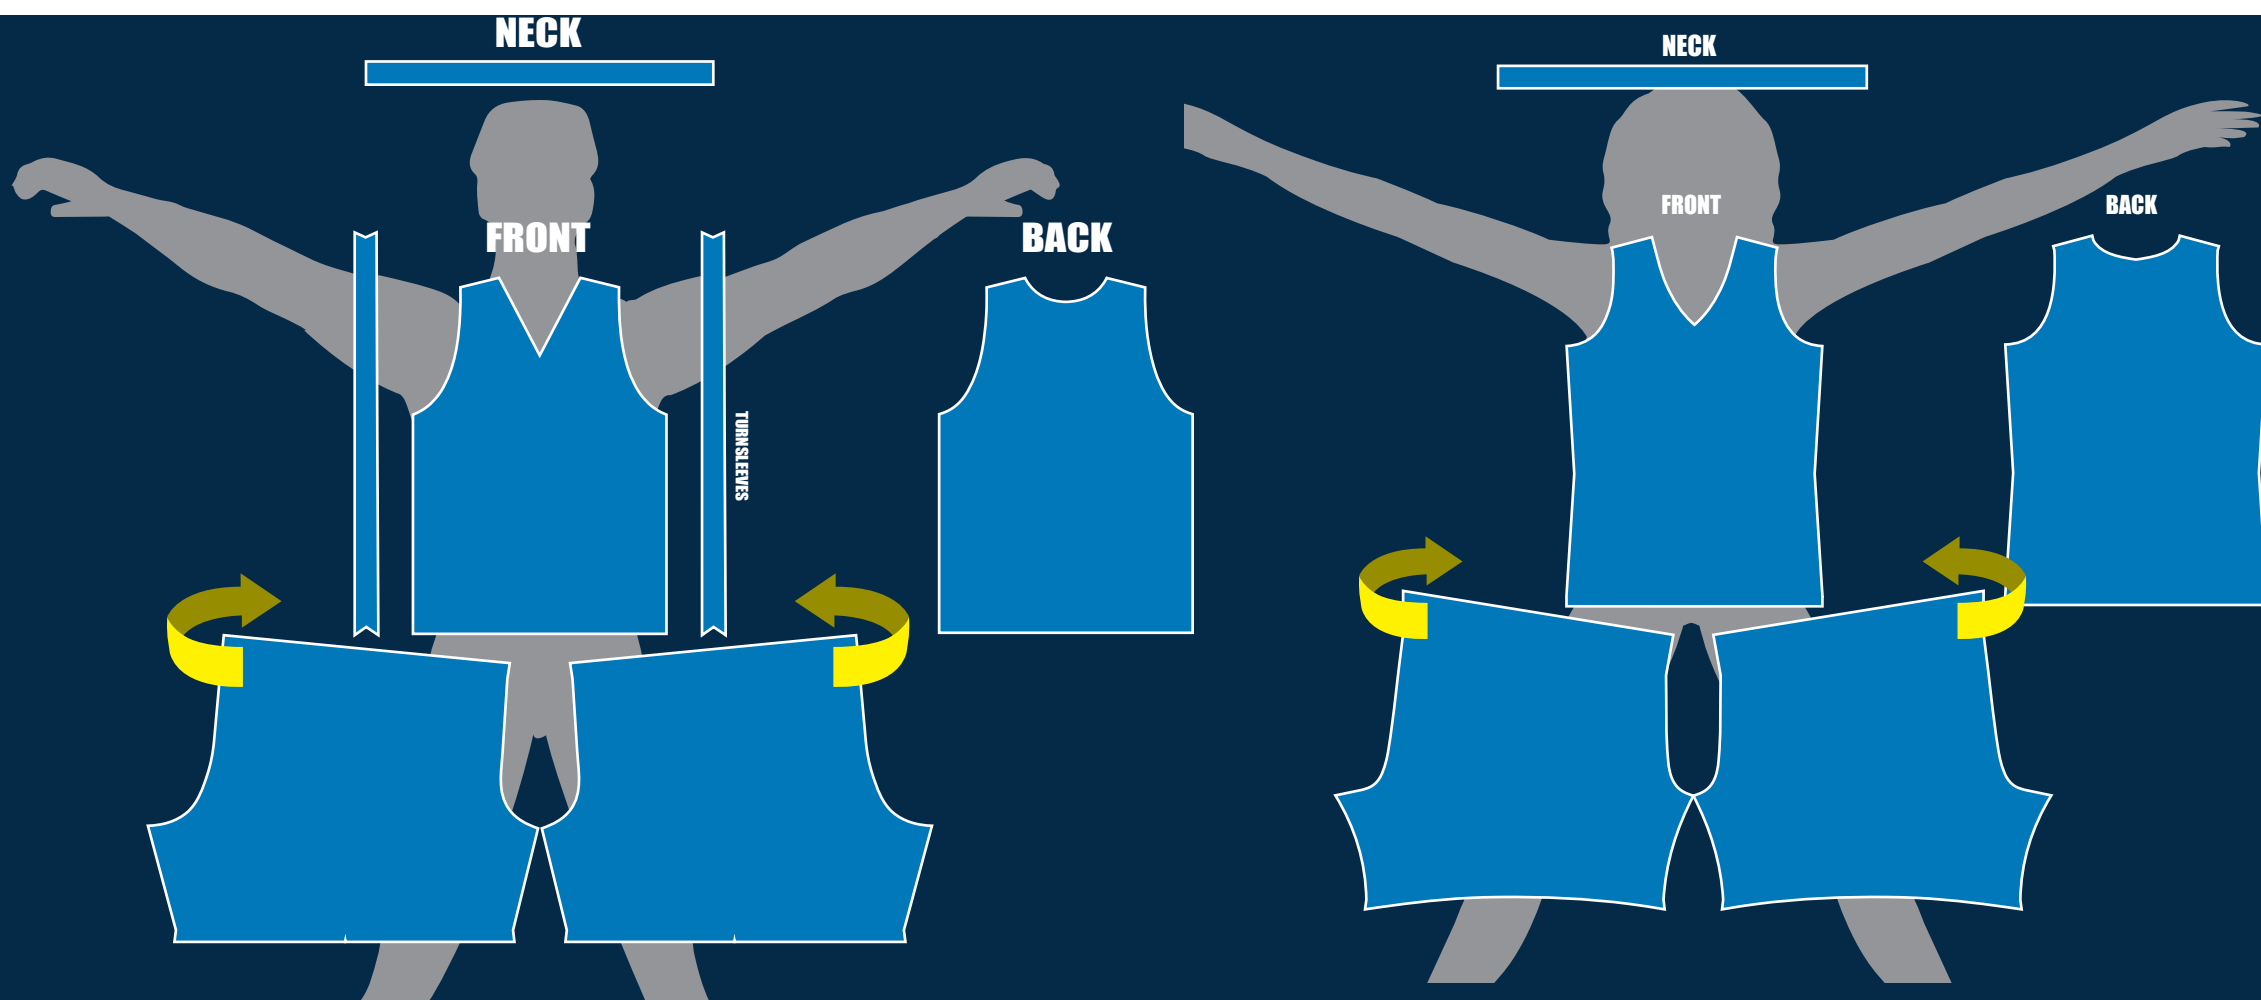

BASKET

DECATHLON CLUB

SCALE 1:10

M

UOMO

M

DONNA