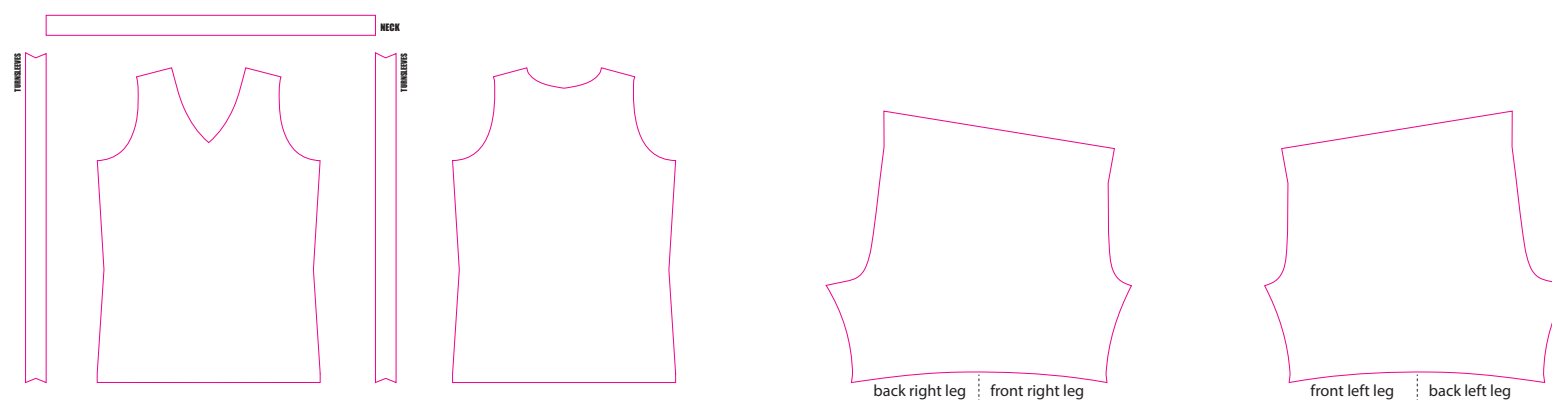

BASKET

DECATHLON CLUB

SCALE 1:10

M

UOMO

M

DONNA