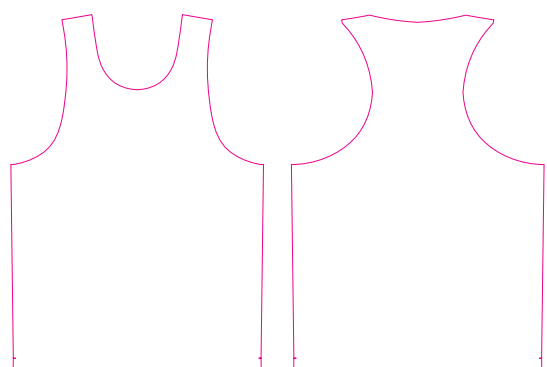

BEACH VOLLEY UOMO

DECATHLON CLUB

SCALE 1:10

M

UOMO