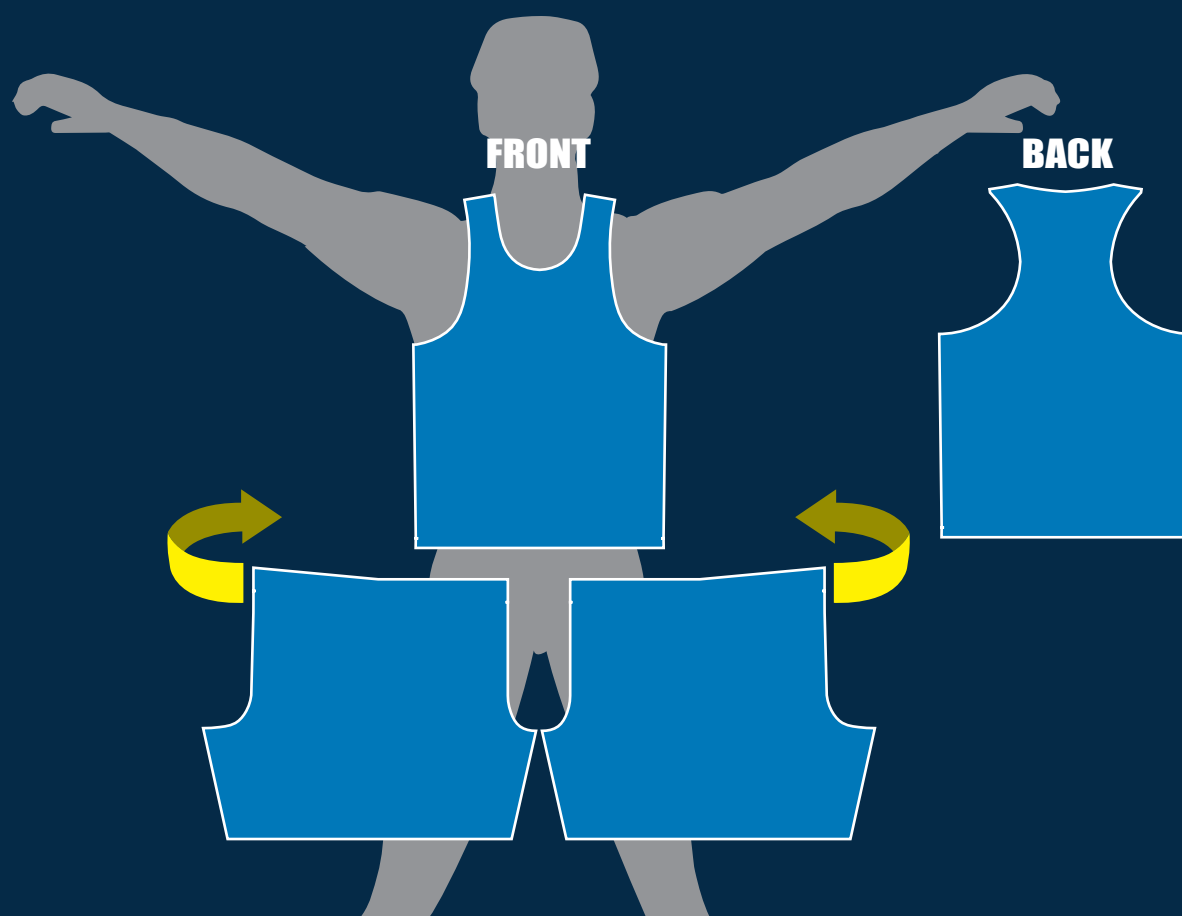

BEACH VOLLEY UOMO

DECATHLON CLUB

SCALE 1:10

M

UOMO