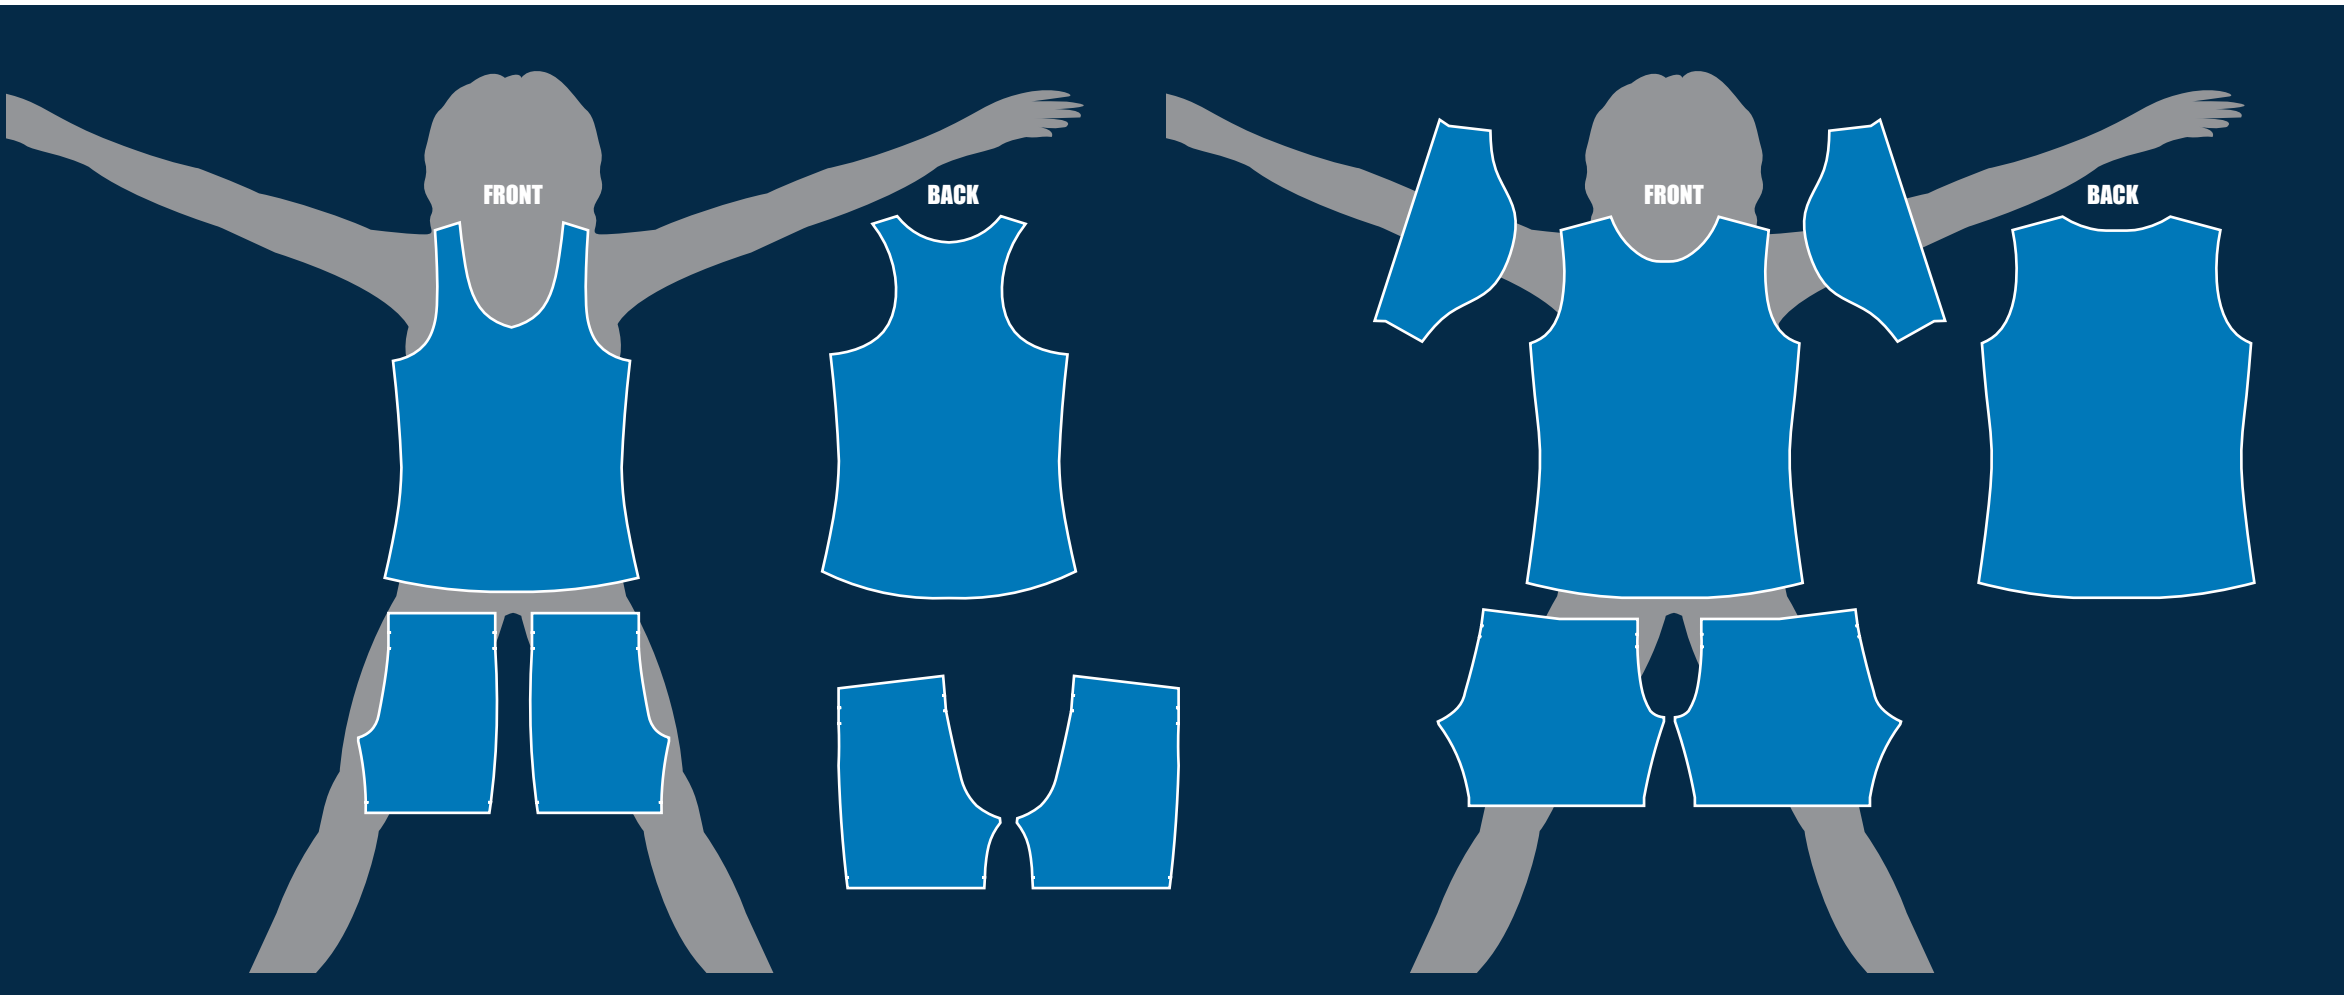

RUNNING DONNA

DECATHLON CLUB

SCALE 1:10

M

M

M